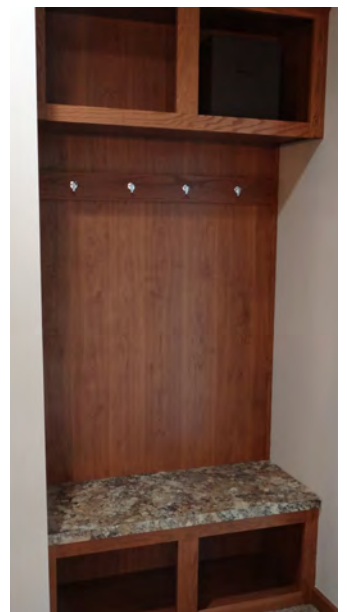

COAT CADDY WITH OPEN
OVERHEAD