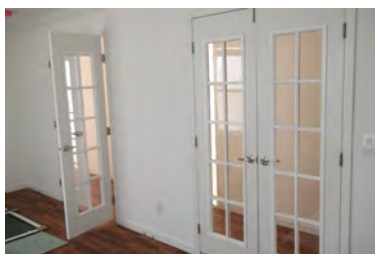

DEN WITH ARCHWAYS

HALF WALL WITH CAP

DROPPED HEADER AT MATELINE—LUAN FINISH

WOOD CLOSET SHELVING

HALF-WALL WITH COLUMNS

BY-PASS CLOSET DOORS

SWEATER RACKS

INTERIOR FRENCH DOORS