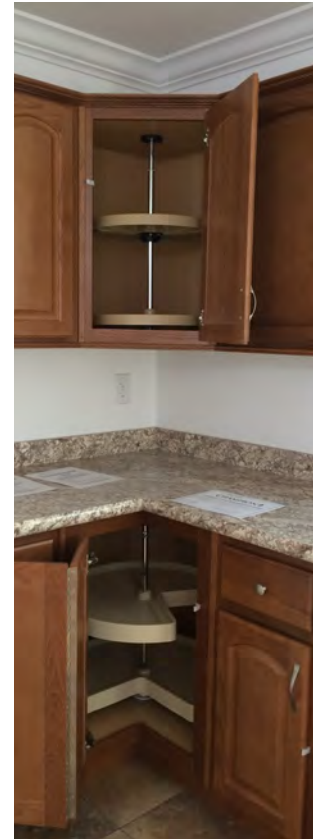

PULL-OUT SHELVES

SOFT CLOSE
DRAWER GUIDES

PANTRY CABI-
NET AND BANK
OF DRAWERS

RAIN GLASS
INSERT

APPLIANCE GARAGE.

HIDDEN
PANTRY

MAIL CENTER

PREACHERS
BENCH

CORNER UTILITY
BENCH

COAT AND BOOT LOCKERS

COAT CADDY WITH OPEN
OVERHEAD

KITCHEN AND UTILITY

METAL LOUVERED FURNACE DOOR

36" UTILITY SINK

REFRIGERATOR OH CABINET

UPPER AND LOWER LAZY SUSAN-SHAKER STYLE DOORS ONLY

26802 UTILITY SINK WITH BASE AND OH CABINETS-SHAKER STYLE DOORS ONLY

SWEATER RACKS

WASHER/DRYER OVERHEAD CAB WITH ROD

CLOTHES FOLDING TABLE

BIFOLD UTILITY ROOM DOORS

COAT HOOKS

SHAKER STYLE CABINET DOORS ONLY