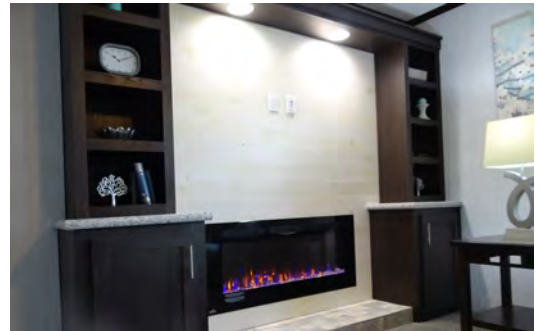

ABOVE "THOMPSON GRAY" OR "MUD RIVER" HARDWOOD DESTIN WHITE OR NATURAL PINE ARE REAL WOOD ACCENTS —BARN DOORS, ISLANDS AND WALLS

WOOD WINDOWSILL

STONE, LUAN OR GYPSUM WALL ACCENTS

INTERIOR IDEAS

WOOD SHELVING