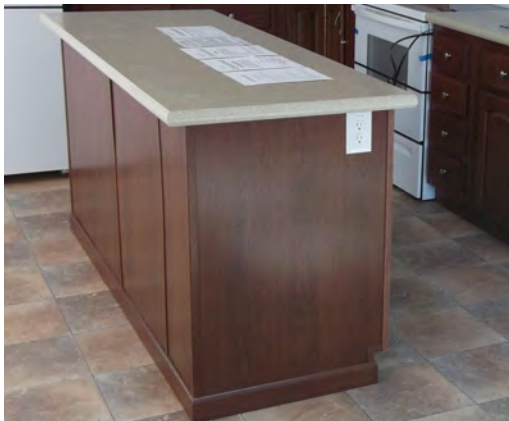

KITCHEN ISLANDS—SHOWN FOR STYLE— SELECT STD CABINETRY .

IS- 15