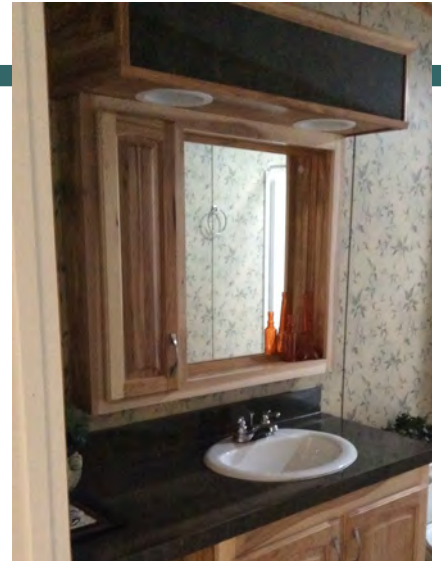

60" SHOWER—CERAMIC WITH DOOR

72" SHOWER WITH GLASS, 96" SHOWER HAS 1 SEAT

AMAZON SHOWER WITH SEAT

TRANQUIL SHOWER NO SEAT

BATHROOM CABINETRY

3,2,1 AND NO DOOR MEDICINE CABINETS

DOUBLE VANITY WITH COUNTERTOP LINEN