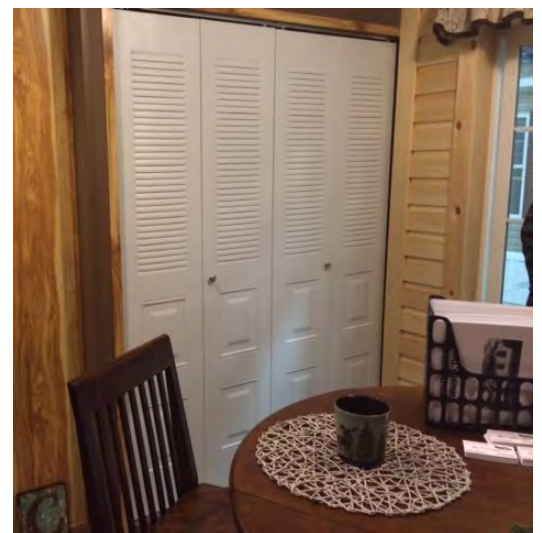

26802 UTILITY SINK WITH BASE AND OH CABINETS-SHAKER STYLE DOORS ONLY

SWEATER RACKS

WASHER/DRYER OVERHEAD CAB WITH ROD

CLOTHES FOLDING TABLE

BIFOLD UTILITY ROOM DOORS

COAT HOOKS

SHAKER STYLE CABINET DOORS ONLY