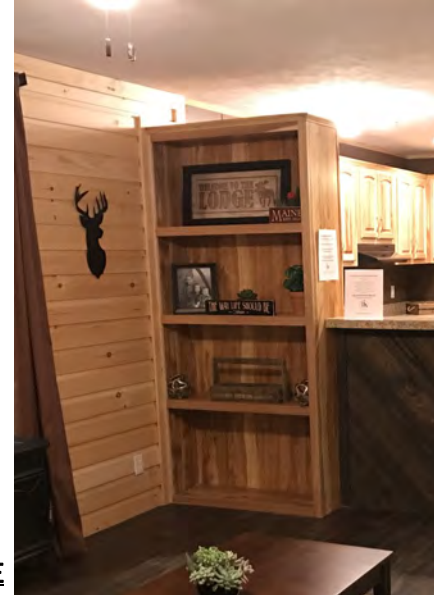

DEN WITH ARCHWAYS

HALF WALL WITH CAP

DROPPED HEADER AT MATELINE—LUAN FINISH

WOOD CLOSET SHELVING

HALF-WALL WITH COLUMNS

BY-PASS CLOSET DOORS

SWEATER RACKS

INTERIOR FRENCH DOORS

BARN DOOR (S) - WHITE, HARDWOOD, MUD RIVER

CABINETRY

COLOR CHOICES: Coffee Cherry, Embarque Hickory, Timberwolf, Tuscany Maple, White

**FLOATING FOYER CABINET
SHOWN WITH CHICAGO
BRICK WALL ACCENT**

FIREPLACE BOOKCASE

BUILT-IN WALL NICHE

BOOK CASE

DESKS MODEL SPECIFIC

**30" OVER-
HEAD CAB
WITH UNDER-
CABINET
MOLDING**

DRAWER OVER DOOR CONSTRUCTION

KITCHEN ISLANDS—SHOWN FOR STYLE— SELECT STD CABINETRY .

IS- 58 CONVERSATION CENTER