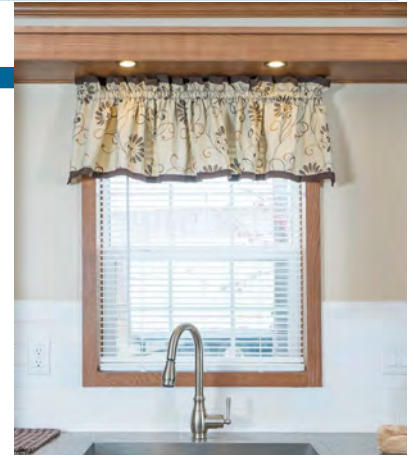

14X40 WINDOW WITH LOUVERED SHUTTER

24"x48" WINDOW, PLANTATION SHUTTER

52" X 36" PICTURE WINDOW

78"X 54" PICTURE WINDOW

30"x36" WINDOW, MINI BLINDS

36"x61" WINDOWS, 2" FAUX WOOD BLINDS

WALK-A-BAY WINDOW

OCTAGON WINDOW